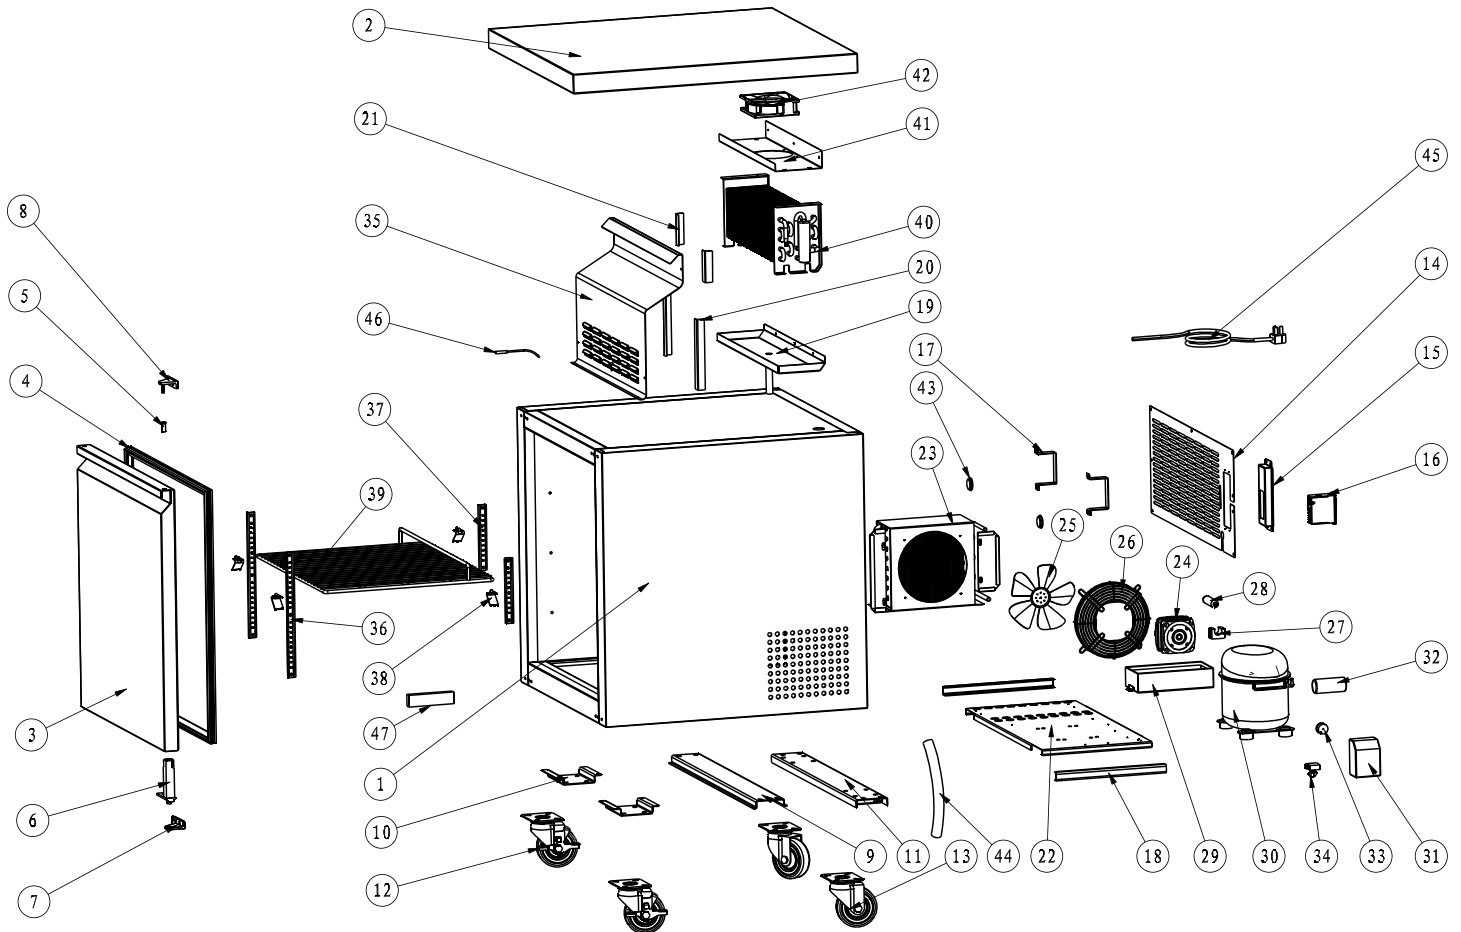

Parts Breakdown

Model RE-CN-0006-HC 59054

Parts Breakdown

Model RE-CN-0006-HC 59054

Item No.	Description	Position	Item No.	Description	Position	Item No.	Description	Position
AF730	Cabinet for 50054	1	AB109	Thermostat for 50054	16	AF741	Evaporator Cover for 50054	35
AF731	Top Board for 50054	2	AF080	Stand Off Bracket for 50054	17	AF090	K Strip-3 Holes for 50054	36
AF732	Door for 50054	3	AF085	Compressor Unit Track for 50054	18	AF089	K Strip-2 Holes for 50054	37
AB146	Gasket for 50054	4	AF737	Inner Drain Pan for 50054	19	26884	K Clip for 50054	38
AA388	Axis Cover for 50054	5	AF738	Evaporator Cover Sticker for 50054	20	AB166	Shelf for 50054	39
AA955	Left/Right Spring Hinge for 50054	6	AF739	Evaporator Cover Sticker for 50054	21	AB167	Evaporator for 50054	40
AA360	Bottom Left Hinge for 50054	7	AF086	Compressor Unit Installation Board for 50054	22	AF742	Fan Motor Installation Board for 50054	41
AF070	Upper Right Hinge for 50054	8	AB159	Condenser for 50054	23	AE901	Evaporator Fan Motor for 50054	42
AF733	Castor Support B for 50054	9	AF030	Evaporator Fan Motor for 50054	24	AB169	Foaming Hole Cover for 50054	43
AF734	Castor Support C for 50054	10	AA208	Condenser Fan Blade for 50054	25	AA133	Drain Hose for 50054	44
AF735	Castor Support A for 50054	11	AA207	Condenser Fan Motor Cover for 50054	26	AA135	Power Cord for 50054	45
26246	Caster with Brake for 50054	12	AB595	Filter Fixer for 50054	27	AA379	Temperature Probe for 50054	46
26247	Caster without Brake for 50054	13	AB594	Filter D25x160-B for 50054	28	AA596	Thermometer for 50054	47
AF736	Back Grill for 50054	14	AF087	Outer Drain Pan for 50054	29			
AB320	Thermostat Installation Board for 50054	15	AF740	Compressor for 50054	30			